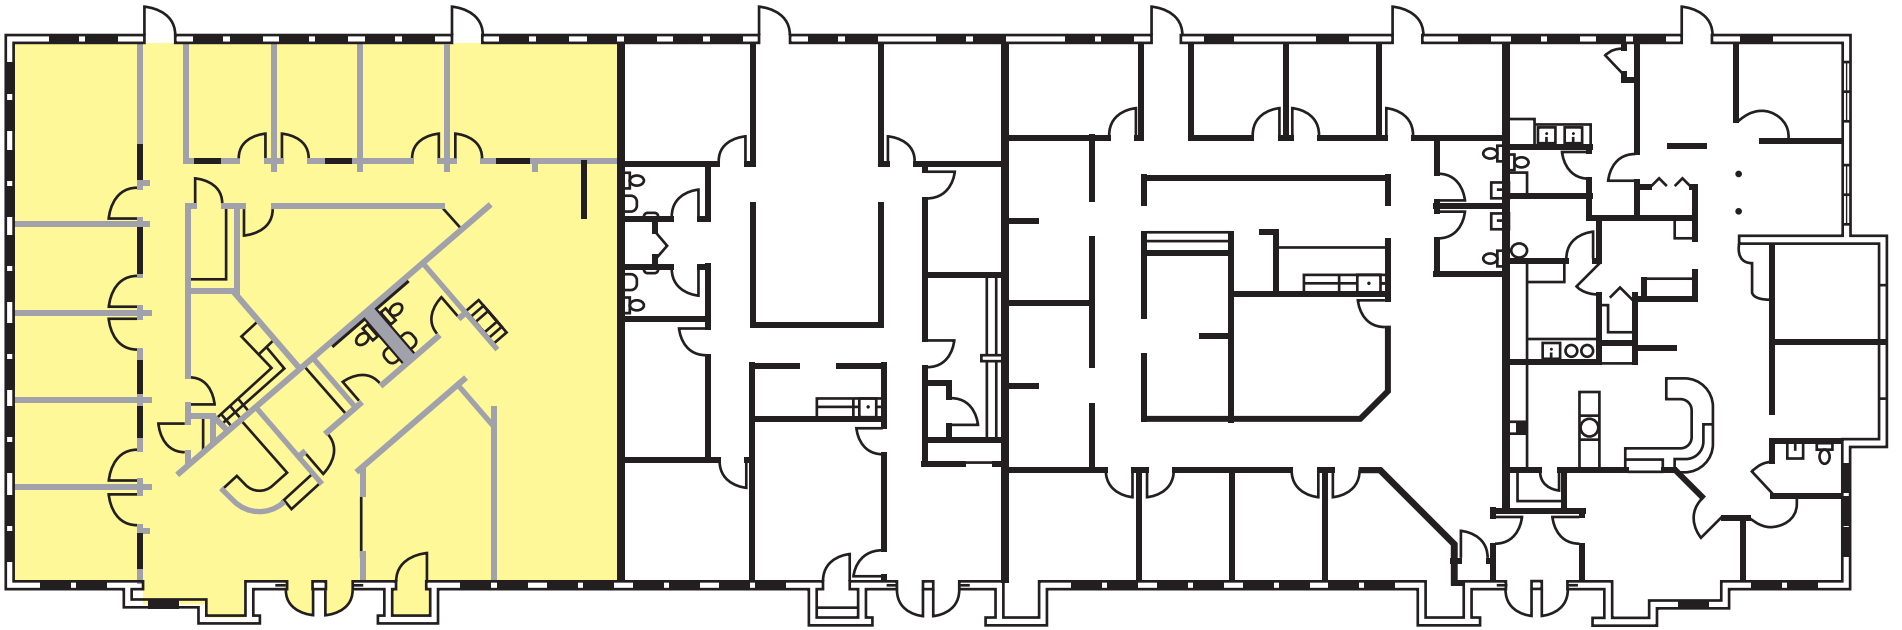

**SUITE 100 AVAILABLE**  
**3,887 SF**

**Crosspoint Corner 6**  
**9880 Westpoint Drive**  
**Indianapolis, IN 46256**